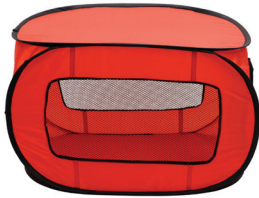

Item Name: Pet Partners Portable Pop Up Pet Crates

<u>Item Number:</u>	<u>UPC:</u>	<u>Dims/Weight:</u>
7480RD – Small	0-27061-21884-7	13.5” H x 13.5” W x 22.5” D / .5 lbs
7481RD – Med	0-27061-21885-4	20” H x 20” W x 30.5” D / 1 lbs
7482RD – X-Large	0-27061-21886-1	24.5” H x 24.5” W x 43” D / 1.5 lbs

Case Pack Dim/Ct/Weight (lbs)

7480RD - 8.5” H x 18” W x 9.5” D / 12 ct/ 6.75
7481RD - 8.5” H x 23” W x 12” D / 12 ct/ 14.5
7482RD - 16” H x 15.5” W x 15.5” D / 12 ct/ 21.25

Dogs need a place that feels like their own a safe haven or refuge, when injured, scared, tired, or sick. Having a portable crate, you can take with you on road trips, overnight stays, or even just a family get together at the park allows them to have a safe, comfortable escape for them to have security needed to soothe them. Our Redmon Portable Pet Crates are the perfect sanctuary for your pet. (Available in Small, Medium, & X-Large)

Portable Pop Up Dog Crates Special Features

- Folds flat for easy storing
- Easy set up and tear down, with zippered door
- Light weight for easy transportation
- Netted windows allow for visual awareness and air movement
- Available in 3 sizes (Small, Medium, & X-Large) sold separately