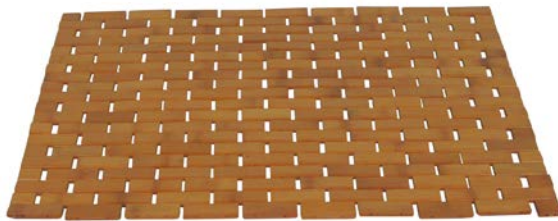

Item Number: 5456

Item Name: Bamboo Bath Mat

Product Dimensions:

23.5"L x 15.75"W x .3" H

Weight: 2.5 lbs.

UPC: 0-27061-21616-4

Single Ship Dimensions:

18"L x 9"W x 1.75"H

Cube: .164

Weight: 3 lbs.

Master Pack (10) Dimensions:

17.5"L x 13"W x 8.5"H

Cube: 1.12

Weight: 22 lbs.

Bamboo by Redmon is a growing collection of functional style.

- Genuine Bamboo bath mat
- Built with style, function, and durability in mind
- Can be used indoor or outdoor - spa, shower, bath, deck
- Unique lattice design for proper water and air flow
- Over 40 anti-slip pads to prevent slippage while in use
- Bamboo is naturally hygienic and ecologically sustainable
- Easily rolls up for transport or storage